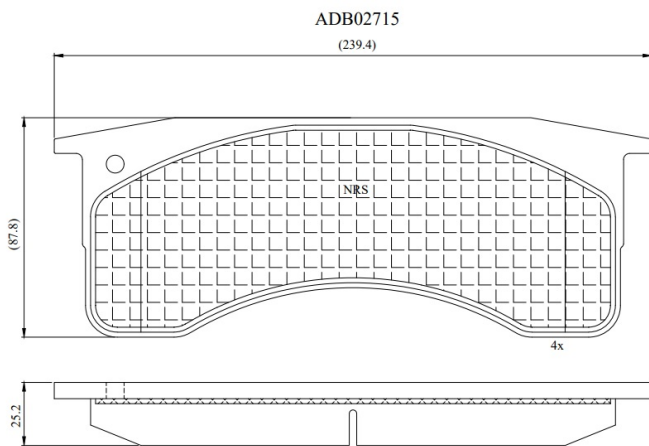

Make: GMC

Model: T5500 T/F?Series Tilt Cab

Part Number: ADB02715

Vehicle Manufacturing/Engine:

Specifications

Fitting Position	:	Front
Model Date	:	96-08
Or. Caliper	:	
WVA	:	

FMSI	:	7636-D769
Length	:	
Width	:	
Thickness	:	