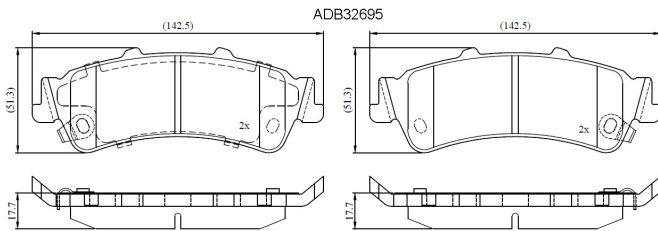

Make: GMC

Model: TRUCK Safari

Part Number: ADB32695

Vehicle Manufacturing/Engine:

Specifications

Fitting Position	:	Rear
Model Date	:	03-May
Or. Caliper	:	
WVA	:	
FMSI	:	7662-D792
Length	:	142.5
Width	:	51.3

Thickness : 17.1