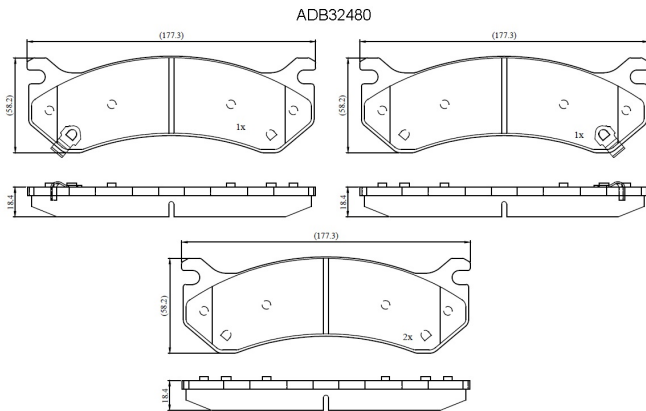

Make: GMC

Model: TRUCK Savana

Part Number: ADB32480

Vehicle Manufacturing/Engine:

Specifications

Fitting Position	:	Front
Model Date	:	2003-2008
Or. Caliper	:	
WVA	:	
FMSI	:	D785

Length	:	177.3
Width	:	59.2
Thickness	:	18.4