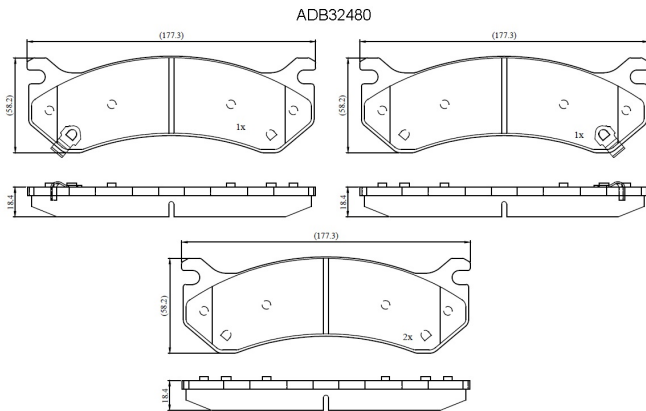

Make: GMC

Model: TRUCK Sierra Hybrid

Part Number: ADB32480

Vehicle Manufacturing/Engine:

Specifications

Fitting Position	:	Front
Model Date	:	2005-2006
Or. Caliper	:	
WVA	:	
FMSI	:	D785

Length	:	177.3
Width	:	59.2
Thickness	:	18.4