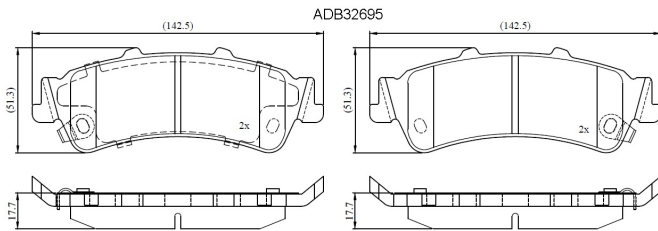

Make: GMC

Model: TRUCK Sierra

Part Number: ADB32695

Vehicle Manufacturing/Engine:

Specifications

Fitting Position	:	Rear
Model Date	:	00-07
Or. Caliper	:	
WVA	:	
FMSI	:	7662-D792
Length	:	142.5
Width	:	51.3

Thickness : 17.1