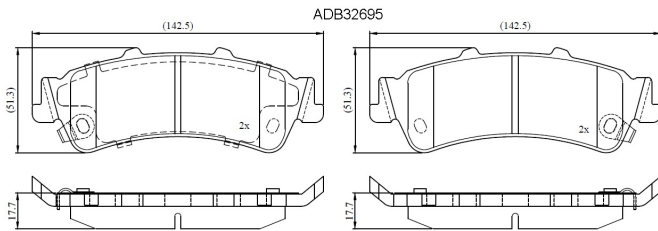

Make: GMC

Model: TRUCK Sierra

Part Number: ADB32695

Vehicle Manufacturing/Engine:

Specifications

Fitting Position	:	Rear
Model Date	:	01-
Or. Caliper	:	
WVA	:	
FMSI	:	7662-D792
Length	:	142.5
Width	:	51.3

Thickness : 17.1