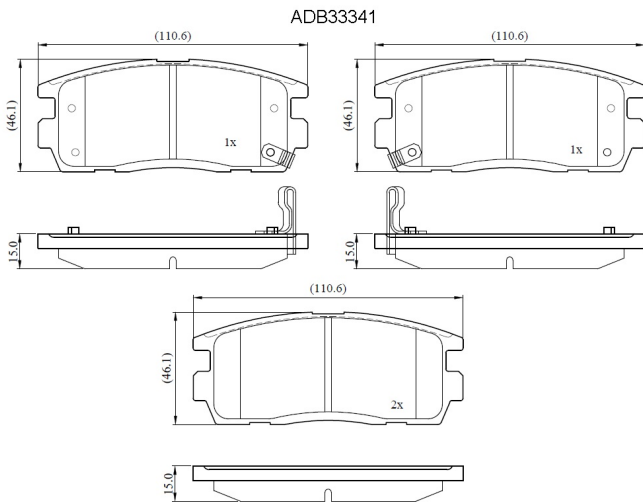

Make: GMC

Model: TRUCK Terrain

Part Number: ADB33341

Vehicle Manufacturing/Engine:

Specifications

Fitting Position	:	Rear
Model Date	:	Oct-13
Or. Caliper	:	

WVA	:	
FMSI	:	8391-D1275
Length	:	110.6
Width	:	46.1
Thickness	:	15