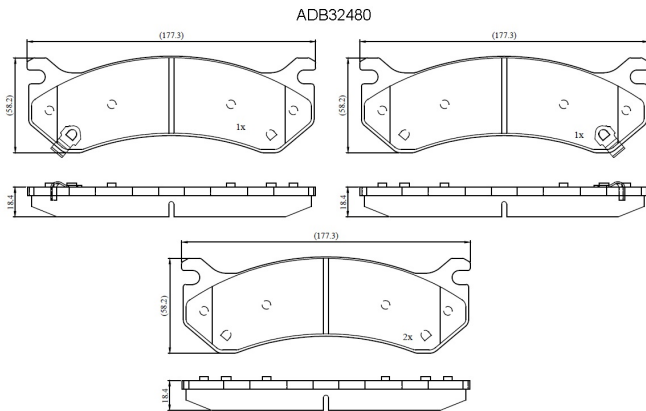

Make: GMC

Model: TRUCK Yukon

Part Number: ADB32480

Vehicle Manufacturing/Engine:

Specifications

Fitting Position	:	Front
Model Date	:	2000-2006
Or. Caliper	:	
WVA	:	
FMSI	:	D785

Length	:	177.3
Width	:	59.2
Thickness	:	18.4