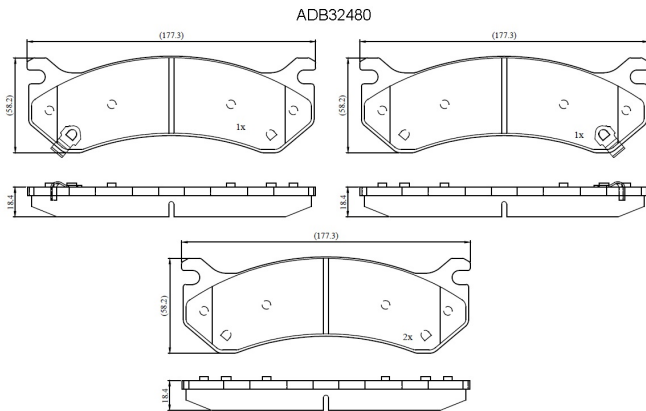

Make: GMC

Model: TRUCK Yukon

Part Number: ADB32480

Vehicle Manufacturing/Engine:

Specifications

Fitting Position	:	Front
Model Date	:	2000-2010
Or. Caliper	:	
WVA	:	
FMSI	:	D785

Length	:	177.3
Width	:	59.2
Thickness	:	18.4