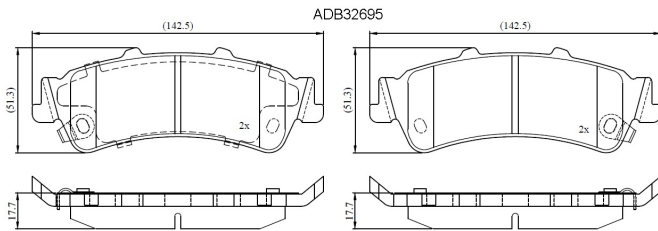

Make: GMC

Model: TRUCK Yukon

Part Number: ADB32695

Vehicle Manufacturing/Engine:

Specifications

Fitting Position	:	Rear
Model Date	:	02-
Or. Caliper	:	
WVA	:	
FMSI	:	7662-D792
Length	:	142.5
Width	:	51.3

Thickness

:

17.1