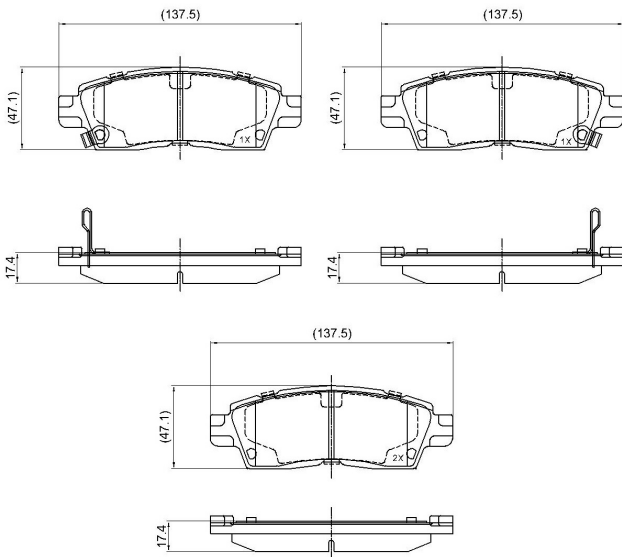

Make: GMC

Model: TRUCK

Part Number: ADB32531

Vehicle Manufacturing/Engine:

ADB32531

Specifications

Fitting Position	:	Rear
Model Date	:	07-Oct

Or. Caliper	:	
WVA	:	
FMSI	:	D883
Length	:	137.5
Width	:	47.1
Thickness	:	17.4