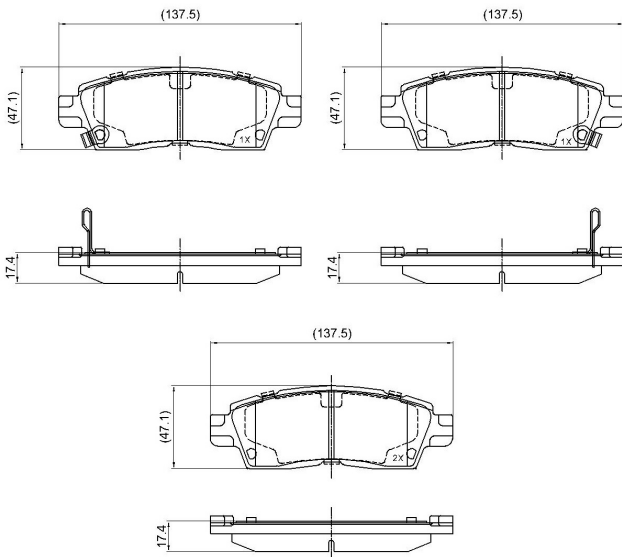

Make: GMC

Model: TRUCK

Part Number: ADB32531

Vehicle Manufacturing/Engine:

ADB32531

Specifications

Fitting Position	:	Rear
Model Date	:	02-Sep

Or. Caliper	:	
WVA	:	
FMSI	:	D883
Length	:	137.5
Width	:	47.1
Thickness	:	17.4