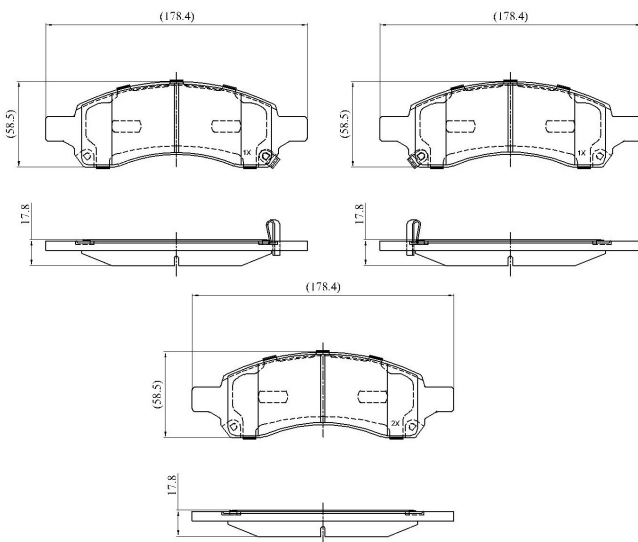

Make: GMC

Model: TRUCK

Part Number: ADB32534

Vehicle Manufacturing/Engine:

ADB32534

Specifications

Fitting Position	:	Front
Model Date	:	09-Dec

Or. Caliper	:	
WVA	:	
FMSI	:	D1169
Length	:	178.4
Width	:	58.5
Thickness	:	17.8