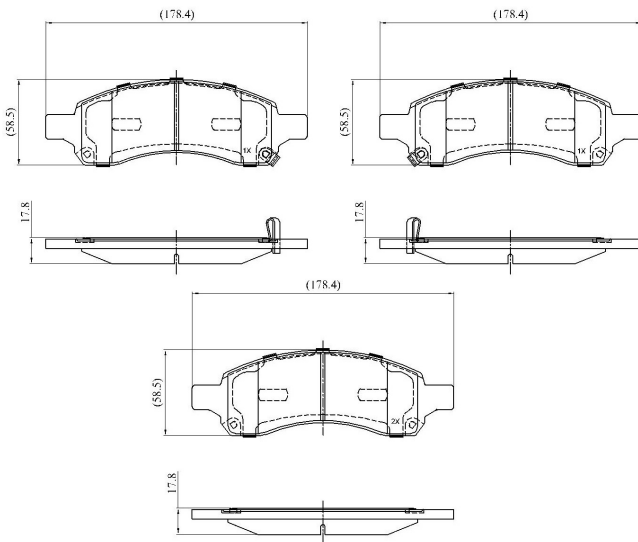

Make: GMC

Model: TRUCK

Part Number: ADB32534

Vehicle Manufacturing/Engine:

ADB32534

Specifications

Fitting Position	:	Front
Model Date	:	06-Sep

Or. Caliper	:	
WVA	:	
FMSI	:	D1169
Length	:	178.4
Width	:	58.5
Thickness	:	17.8