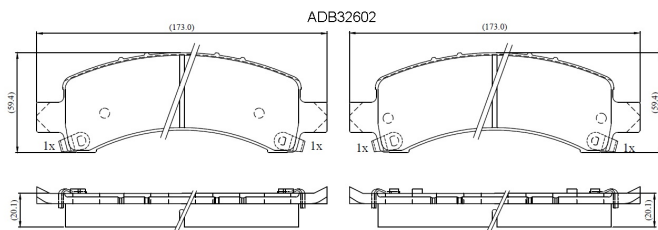

Make: GMC

Model: TRUCK

Part Number: ADB32602

Vehicle Manufacturing/Engine:

Specifications

Fitting Position	:	Rear
Model Date	:	Mar-13
Or. Caliper	:	
WVA	:	
FMSI	:	D974
Length	:	173.8
Width	:	59.7

Thickness

: