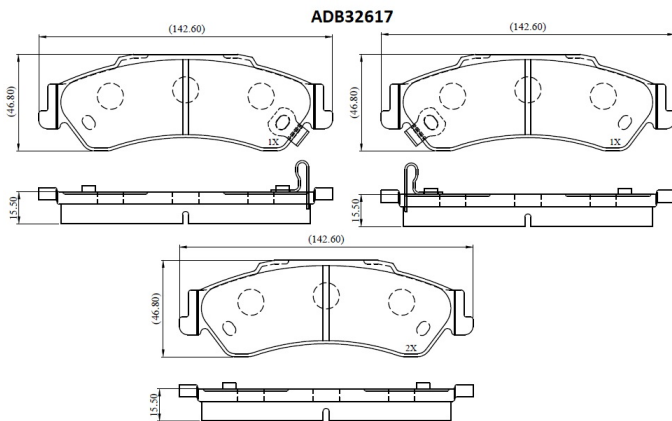

Make: GMC

Model: TRUCK

Part Number: ADB32617

Vehicle Manufacturing/Engine:

Specifications

Fitting Position	:	Rear
Model Date	:	00-05
Or. Caliper	:	
WVA	:	
FMSI	:	D729

Length

:

Width

:

Thickness

: