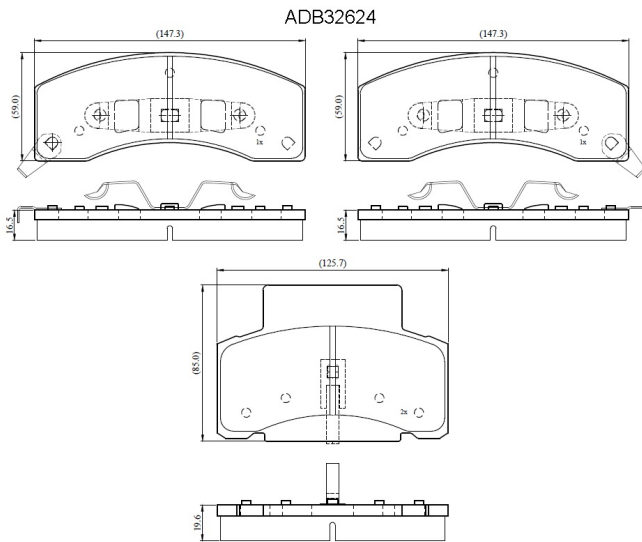

Make: GMC

Model: TRUCK

Part Number: ADB32624

Vehicle Manufacturing/Engine:

Specifications

Fitting Position	:	Front
Model Date	:	00-02
Or. Caliper	:	

WVA	:	
FMSI	:	D459
Length	:	147.3/125.7
Width	:	59.0/85.0
Thickness	:	16.5/19.6