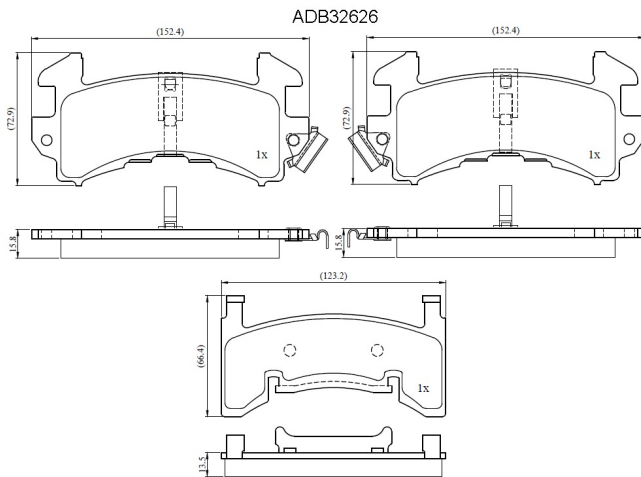

Make: GMC

Model: TRUCK

Part Number: ADB32626

Vehicle Manufacturing/Engine:

Specifications

Fitting Position	:	Front
Model Date	:	00-02
Or. Caliper	:	
WVA	:	

FMSI	:	D154
Length	:	152.4/123.2
Width	:	72.9/66.4
Thickness	:	15.8/13.5