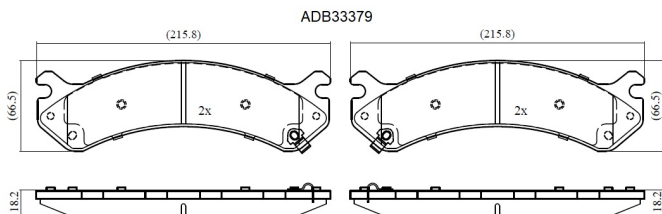

Make: GMC

Model: TRUCK

Part Number: ADB33379

Vehicle Manufacturing/Engine:

Specifications

Fitting Position	:	Front
Model Date	:	Jul-13
Or. Caliper	:	
WVA	:	
FMSI	:	D784
Length	:	215.8
Width	:	66.5
Thickness	:	18.2