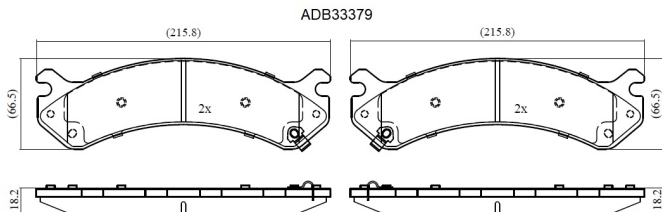

Make: GMC

Model: TRUCK

Part Number: ADB33379

Vehicle Manufacturing/Engine:

Specifications

Fitting Position	:	Front
Model Date	:	Mar-13
Or. Caliper	:	
WVA	:	
FMSI	:	D784
Length	:	215.8
Width	:	66.5
Thickness	:	18.2