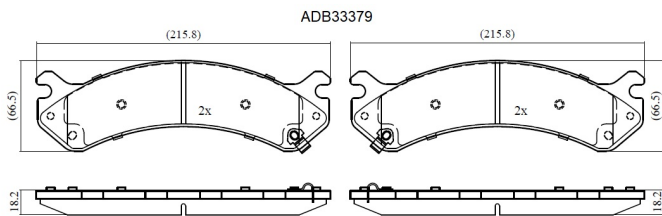

Make: GMC

Model: TRUCK

Part Number: ADB33379

Vehicle Manufacturing/Engine:

Specifications

Fitting Position	:	Front
Model Date	:	06-Oct
Or. Caliper	:	
WVA	:	
FMSI	:	D784
Length	:	215.8
Width	:	66.5
Thickness	:	18.2