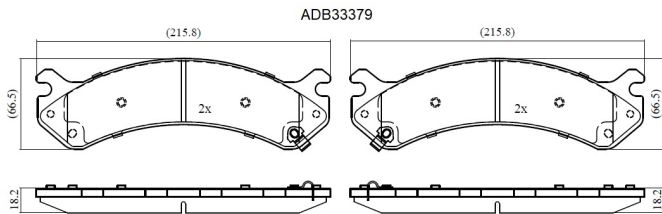

Make: GMC

Model: TRUCK

Part Number: ADB33379

Vehicle Manufacturing/Engine:

Specifications

Fitting Position	:	Front
Model Date	:	01-Oct
Or. Caliper	:	
WVA	:	
FMSI	:	D784
Length	:	215.8
Width	:	66.5
Thickness	:	18.2