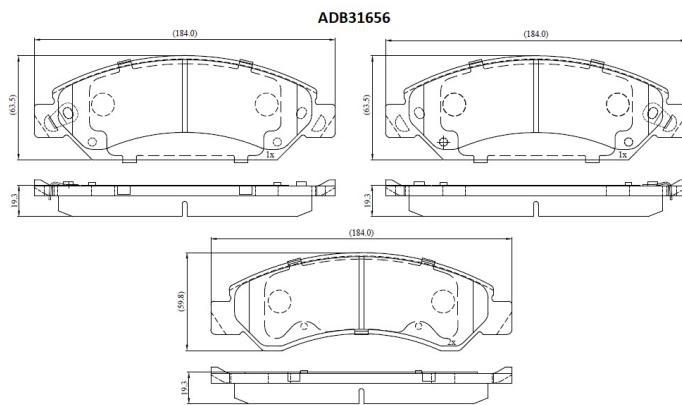

Make: GMC

Model: Yukon XL

Part Number: ADB31656

Vehicle Manufacturing/Engine:

Specifications

Fitting Position	:	Front
Model Date	:	07-->
Or. Caliper	:	
WVA	:	

FMSI	:	
Length	:	184.2/183.7
Width	:	60.0/63.5
Thickness	:	19.3