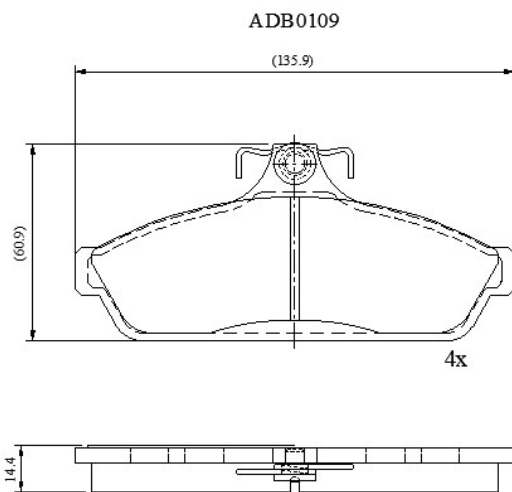

Make: GMH/HOLDEN

Model: Commodore Range

Part Number: ADB0109

Vehicle Manufacturing/Engine:

Specifications

Fitting Position	:	Front
Model Date	:	11/93->

Or. Caliper	:	
WVA	:	
FMSI	:	
Length	:	135.9
Width	:	60.9
Thickness	:	14.4