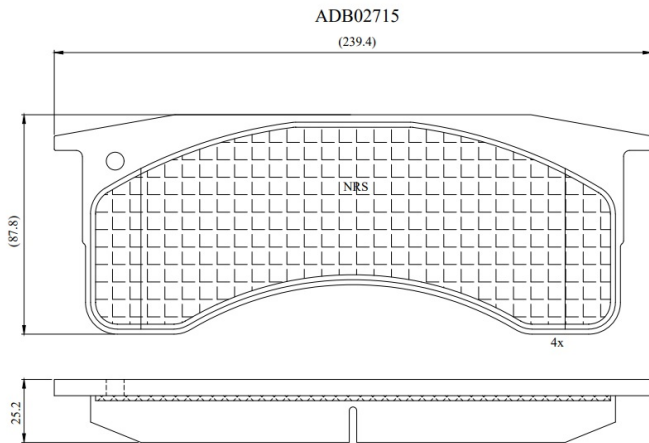

Make: HINO

Model: TRUCKS 185

Part Number: ADB02715

Vehicle Manufacturing/Engine:

Specifications

Fitting Position	:	Front
Model Date	:	03-Jul
Or. Caliper	:	
WVA	:	

FMSI	:	7636-D769
Length	:	
Width	:	
Thickness	:	