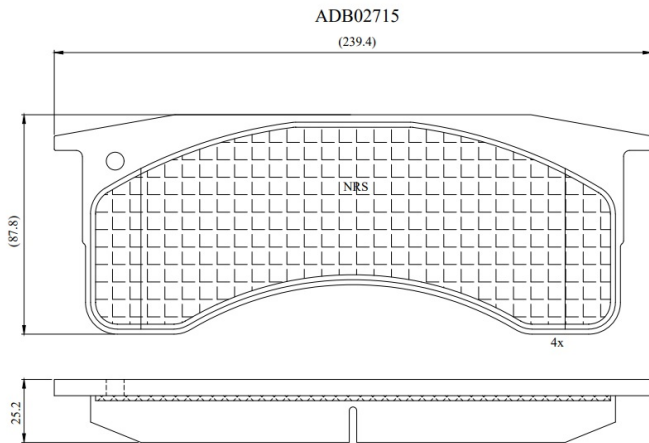

Make: HINO

Model: TRUCKS 268

Part Number: ADB02715

Vehicle Manufacturing/Engine:

Specifications

Fitting Position	:	Front
Model Date	:	03-Jul
Or. Caliper	:	
WVA	:	

FMSI	:	7636-D769
Length	:	
Width	:	
Thickness	:	