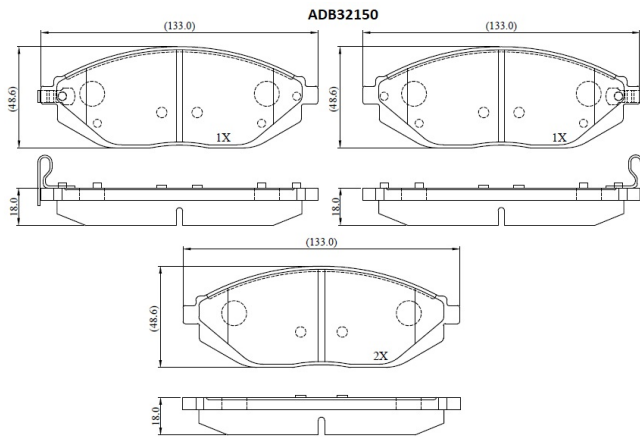

Make: HOLDEN

Model: Barina Spark

Part Number: ADB32150

Vehicle Manufacturing/Engine:

Specifications

Fitting Position	:	Front
Model Date	:	10/10-
Or. Caliper	:	Sumitomo
WVA	:	25268, 25269, 25270

FMSI	:	
Length	:	133
Width	:	48.6
Thickness	:	18