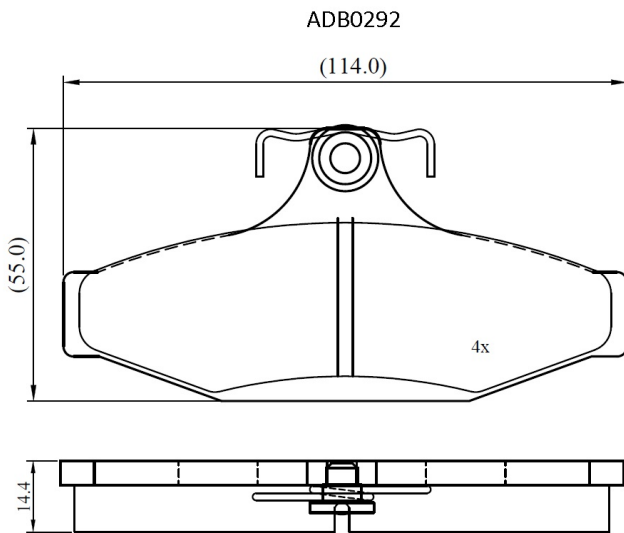

Make: HOLDEN

Model: Commodore Range

Part Number: ADB0292

Vehicle Manufacturing/Engine:

Specifications

Fitting Position	:	Rear
Model Date	:	11/93->

Or. Caliper	:	
WVA	:	
FMSI	:	
Length	:	113.8
Width	:	55
Thickness	:	14.4