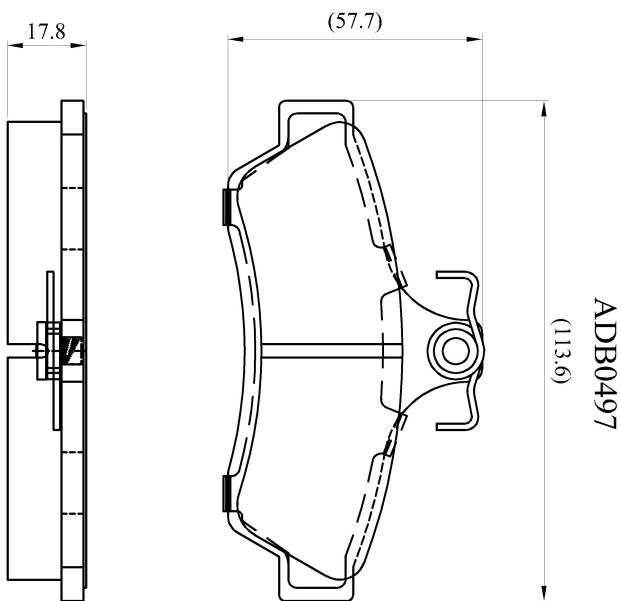

Make: HOLDEN

Model: Commodore Range

Part Number: ADB0497

Vehicle Manufacturing/Engine:

Specifications

Fitting Position	:	Rear
Model Date	:	01/97->
Or. Caliper	:	
WVA	:	
FMSI	:	
Length	:	113.8
Width	:	57.7
Thickness	:	17.8