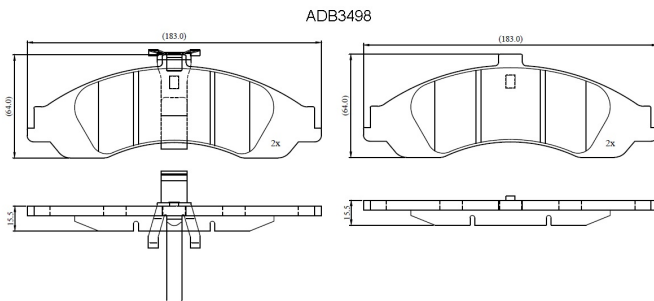

Make: HOLDEN

Model: Commodore Range

Part Number: ADB3498

Vehicle Manufacturing/Engine:

Specifications

Fitting Position	:	Front
Model Date	:	01/00-06/07
Or. Caliper	:	
WVA	:	
FMSI	:	
Length	:	183

Width	:	64
Thickness	:	15.5