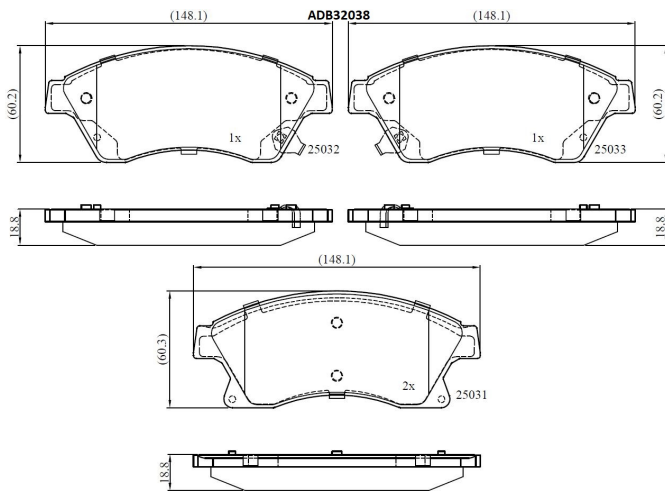

Make: HOLDEN

Model: Cruze Hatchback

Part Number: ADB32038

Vehicle Manufacturing/Engine:

Specifications

Fitting Position	:	Front
Model Date	:	11/11-
Or. Caliper	:	Bosch
WVA	:	25031, 25032,25033

FMSI	:	
Length	:	148.1
Width	:	60.3
Thickness	:	18.8