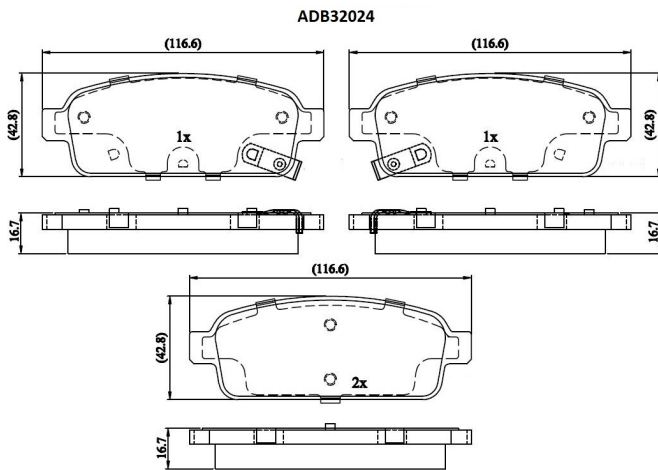

Make: HOLDEN

Model: Cruze Saloon

Part Number: ADB32024

Vehicle Manufacturing/Engine:

Specifications

Fitting Position	:	Rear
Model Date	:	06/09-
Or. Caliper	:	Bosch
WVA	:	25096, 25097, 25098

FMSI	:	
Length	:	116.6
Width	:	42.8
Thickness	:	16.7