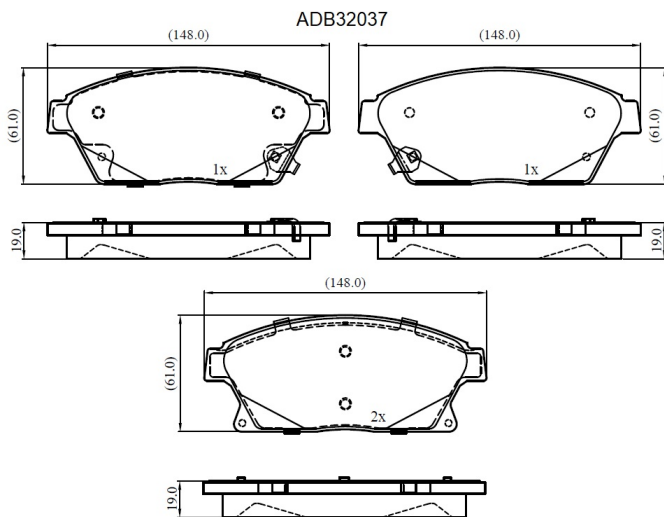

Make: HOLDEN

Model: Cruze Saloon

Part Number: ADB32037

Vehicle Manufacturing/Engine:

Specifications

Fitting Position	:	Front
Model Date	:	03/11-
Or. Caliper	:	Bosch

WVA	:	25034, 25035,25036
FMSI	:	
Length	:	148
Width	:	61
Thickness	:	19