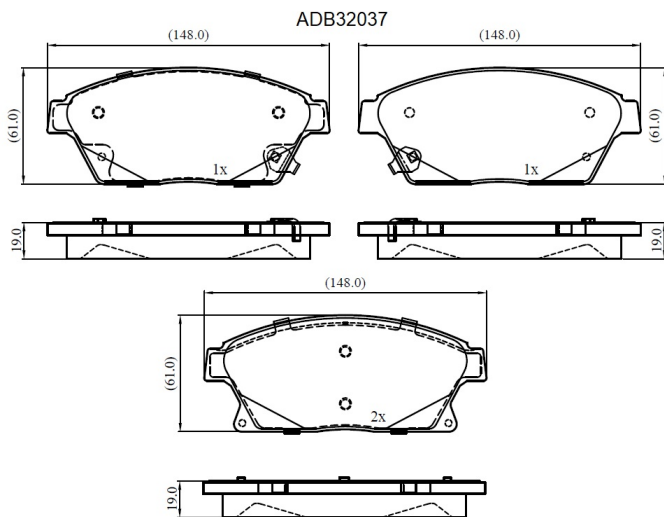

Make: HOLDEN

Model: Cruze Saloon

Part Number: ADB32037

Vehicle Manufacturing/Engine:

Specifications

Fitting Position	:	Front
Model Date	:	06/09-
Or. Caliper	:	Bosch

WVA	:	25034, 25035,25036
FMSI	:	
Length	:	148
Width	:	61
Thickness	:	19