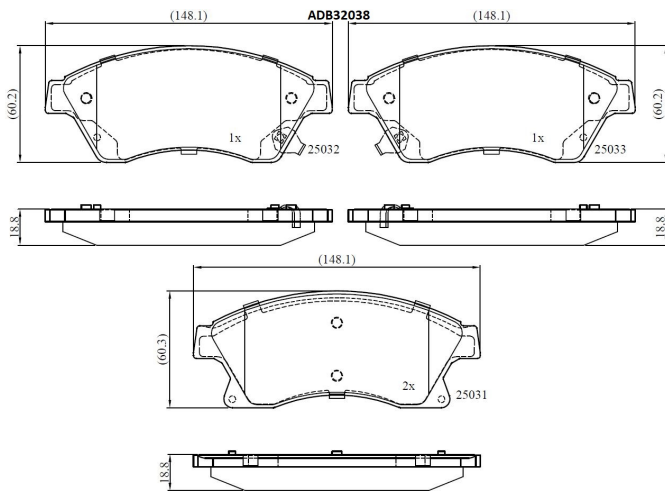

Make: HOLDEN

Model: Cruze Saloon

Part Number: ADB32038

Vehicle Manufacturing/Engine:

Specifications

Fitting Position	:	Front
Model Date	:	03/11-
Or. Caliper	:	Bosch
WVA	:	25031, 25032,25033

FMSI	:	
Length	:	148.1
Width	:	60.3
Thickness	:	18.8