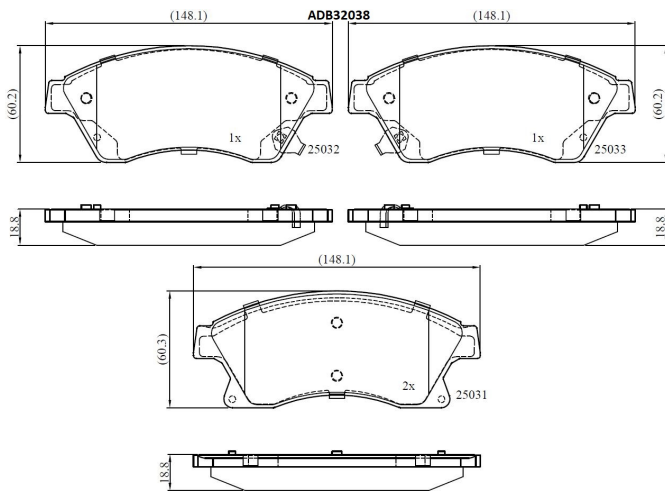

Make: HOLDEN

Model: Cruze Saloon

Part Number: ADB32038

Vehicle Manufacturing/Engine:

Specifications

Fitting Position	:	Front
Model Date	:	06/09-
Or. Caliper	:	Bosch
WVA	:	25031, 25032,25033

FMSI	:	
Length	:	148.1
Width	:	60.3
Thickness	:	18.8