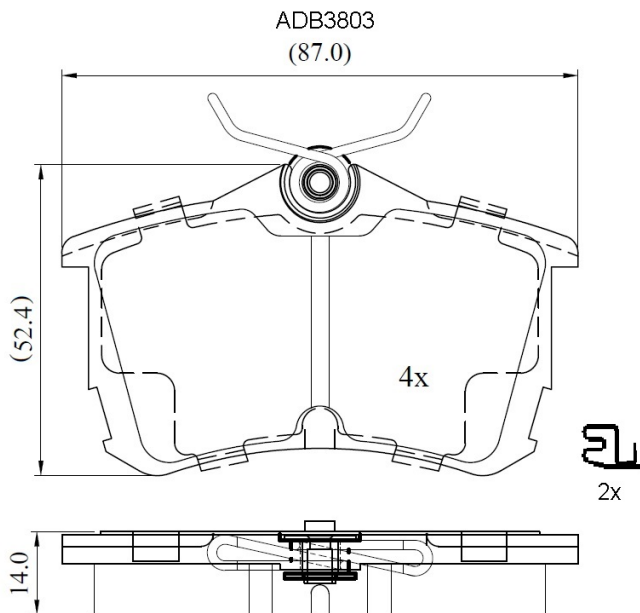

Make: HONDA

Model: Accord (98->)

Part Number: ADB3803

Vehicle Manufacturing/Engine:

Specifications

Fitting Position

:

Rear

Model Date	:	08/98->
Or. Caliper	:	Lucas
WVA	:	23527
FMSI	:	
Length	:	87
Width	:	52.4
Thickness	:	14