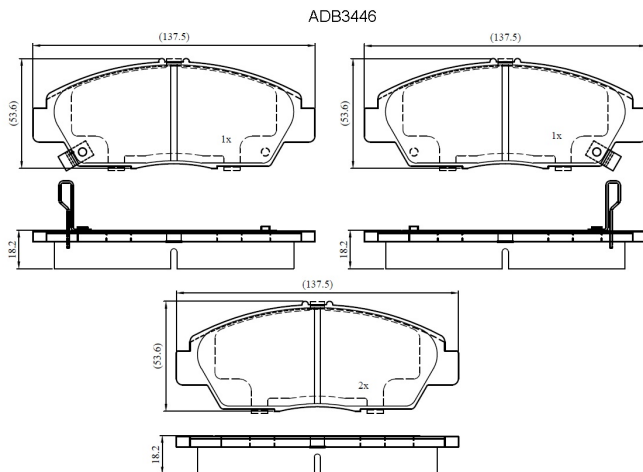

**Make: HONDA**

**Model: Accord / Aerodeck (05/93 -> 08/98)**

**Part Number: ADB3446**

**Vehicle Manufacturing/Engine:**

### Specifications

<b>Fitting Position</b>	:	Front
<b>Model Date</b>	:	05/93-08/98
<b>Or. Caliper</b>	:	Akebono
<b>WVA</b>	:	21879

<b>FMSI</b>	:	
<b>Length</b>	:	137.5
<b>Width</b>	:	53.6
<b>Thickness</b>	:	18.5