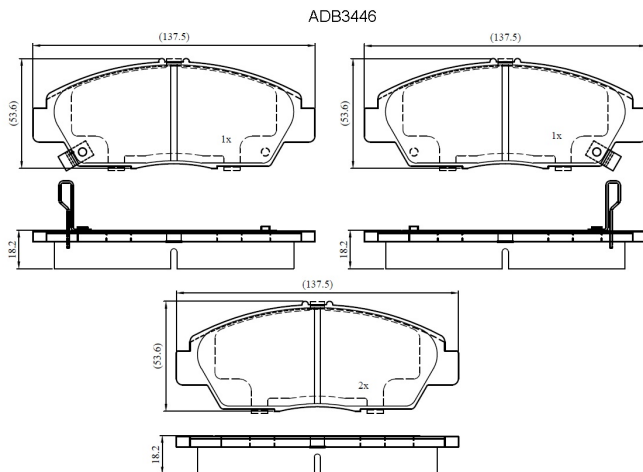

Make: HONDA

Model: Accord / Aerodeck (05/93 -> 08/98)

Part Number: ADB3446

Vehicle Manufacturing/Engine:

Specifications

Fitting Position	:	Front
Model Date	:	05/93-08/98
Or. Caliper	:	Akebono
WVA	:	21879

FMSI	:	
Length	:	137.5
Width	:	53.6
Thickness	:	18.5