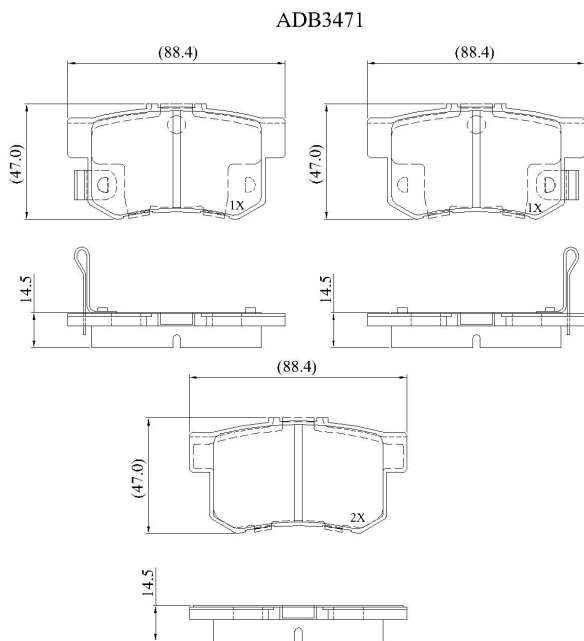

Make: HONDA

Model: Accord / Aerodeck (05/93 -> 08/98)

Part Number: ADB3471

Vehicle Manufacturing/Engine:

Specifications

Fitting Position

:

Rear

| | | |
|--------------------|---|-------------|
| Model Date | : | 05/93-08/98 |
| Or. Caliper | : | Akebono |
| WVA | : | 21721 |
| FMSI | : | |
| Length | : | 88.4 |
| Width | : | 47 |
| Thickness | : | 14.5 |