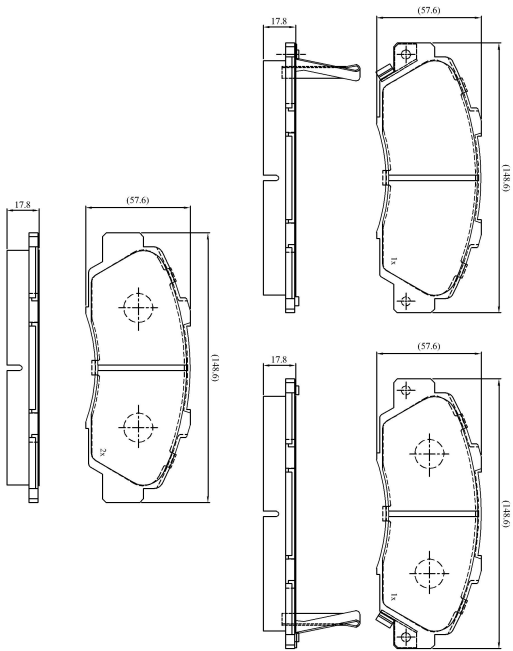

Make: HONDA

Model: Accord / Aerodeck (05/93 -> 08/98)

Part Number: ADB3551

Vehicle Manufacturing/Engine:

ADB3551

Specifications

Fitting Position	:	Front
Model Date	:	05/93-08/98
Or. Caliper	:	Akebono
WVA	:	21652
FMSI	:	
Length	:	148.6
Width	:	57.6
Thickness	:	17.8