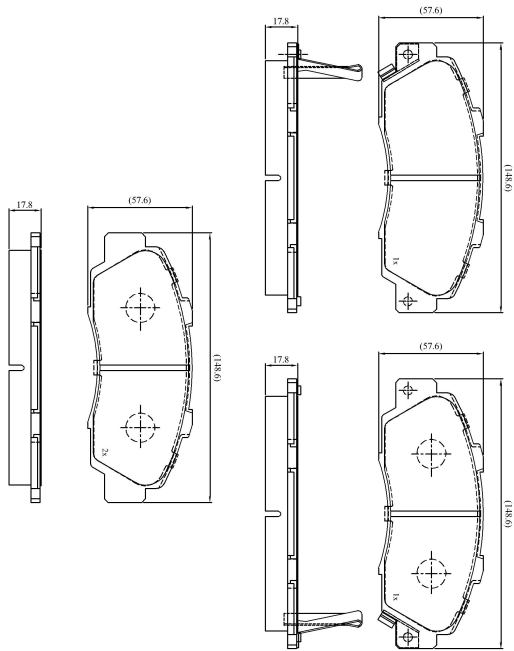

Make: HONDA

Model: Accord / Aerodeck (05/93 -> 08/98)

Part Number: ADB3551

Vehicle Manufacturing/Engine:

ADB3551

Specifications

Fitting Position	:	Front
Model Date	:	05/93-08/98
Or. Caliper	:	Akebono
WVA	:	21652
FMSI	:	
Length	:	148.6
Width	:	57.6
Thickness	:	17.8