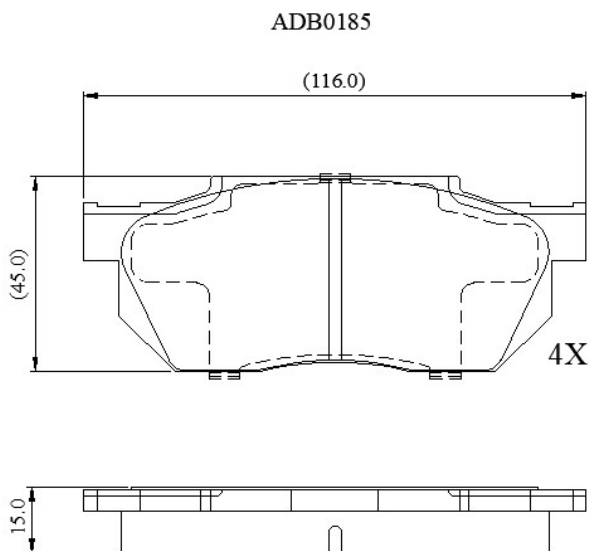

Make: HONDA

Model: Accord / Aerodeck (-> 86)

Part Number: ADB0185

Vehicle Manufacturing/Engine:

Specifications

Fitting Position

:

Front

Model Date	:	01/82-01/83
Or. Caliper	:	Akebono
WVA	:	20959
FMSI	:	
Length	:	116
Width	:	45
Thickness	:	15