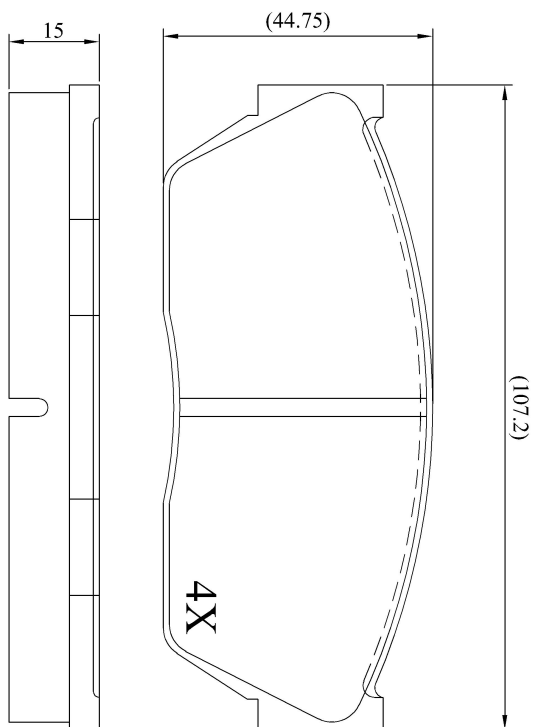

Make: HONDA

Model: Accord / Aerodeck (-> 86)

Part Number: ADB0268

Vehicle Manufacturing/Engine:

ADB0268

Specifications

Fitting Position	:	Front
Model Date	:	01/82-01/83
Or. Caliper	:	Sumitomo
WVA	:	20895
FMSI	:	
Length	:	107.2
Width	:	44.8
Thickness	:	15