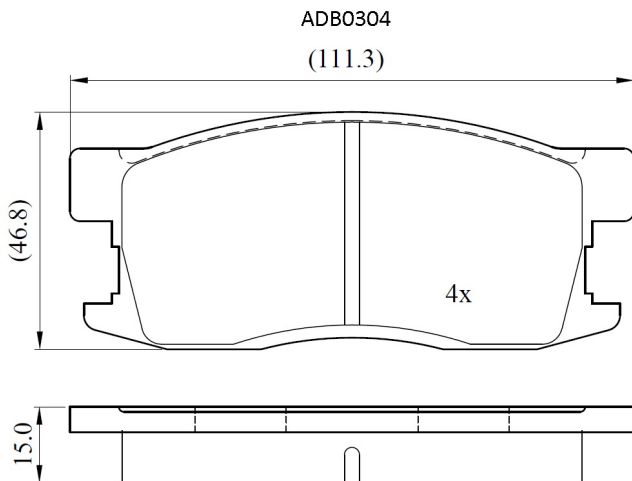

Make: HONDA

Model: Accord / Aerodeck (-> 86)

Part Number: ADB0304

Vehicle Manufacturing/Engine:

Specifications

Fitting Position	:	Front
Model Date	:	01/79-01/85
Or. Caliper	:	Sumitomo

WVA	:	2,07,35,21,367
FMSI	:	
Length	:	111.3
Width	:	46.8
Thickness	:	15