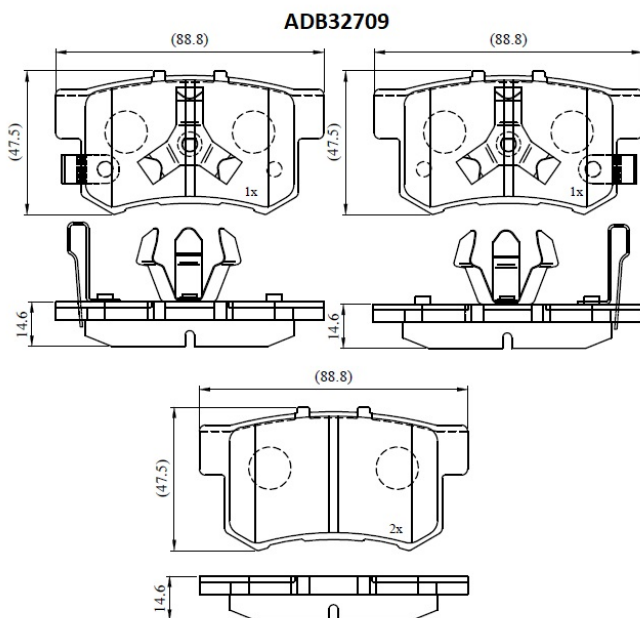

Make: HONDA

Model: Accord Crosstour

Part Number: ADB32709

Vehicle Manufacturing/Engine:

Specifications

Fitting Position

:

Rear

Model Date	:	10-Nov
Or. Caliper	:	
WVA	:	
FMSI	:	7418-D1086
Length	:	
Width	:	
Thickness	:	