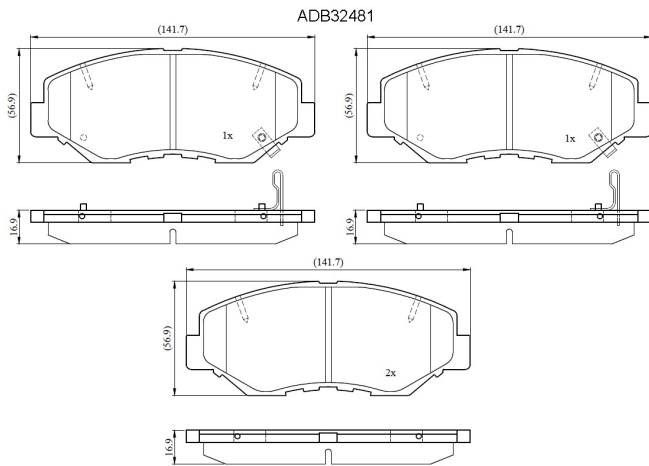

Make: HONDA

Model: Accord Hybrid

Part Number: ADB32481

Vehicle Manufacturing/Engine:

Specifications

Fitting Position	:	Front
Model Date	:	2005-
Or. Caliper	:	
WVA	:	

FMSI	:	D914
Length	:	141.6
Width	:	56.5
Thickness	:	16.9