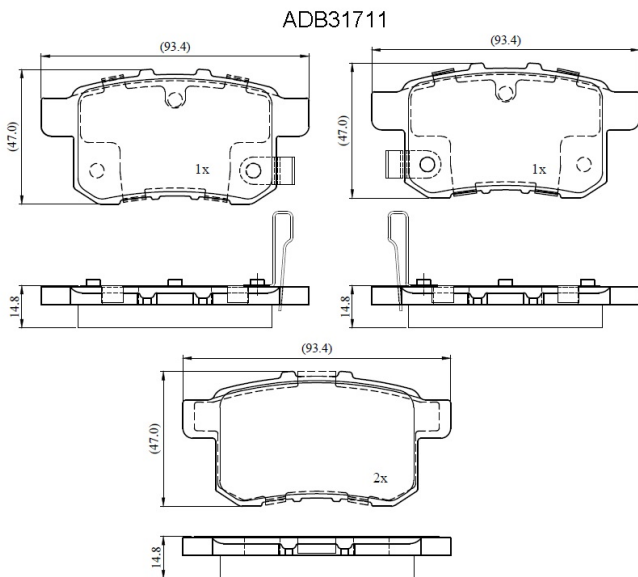

Make: HONDA

Model: Accord IX

Part Number: ADB31711

Vehicle Manufacturing/Engine:

Specifications

Fitting Position	:	Rear
Model Date	:	07/08-->

Or. Caliper	:	
WVA	:	24,43,52,46,61,24,662
FMSI	:	
Length	:	93.4
Width	:	47
Thickness	:	15.4/14.8