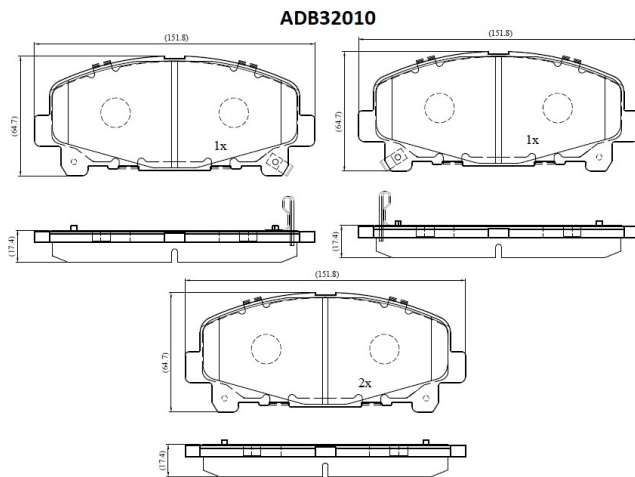

Make: HONDA

Model: Accord IX

Part Number: ADB32010

Vehicle Manufacturing/Engine:

Specifications

Fitting Position	:	Front
Model Date	:	07/08-->
Or. Caliper	:	Akebono
WVA	:	24,76,62,47,85,24,786

FMSI	:	
Length	:	151.8
Width	:	64.6
Thickness	:	17.4/17.8