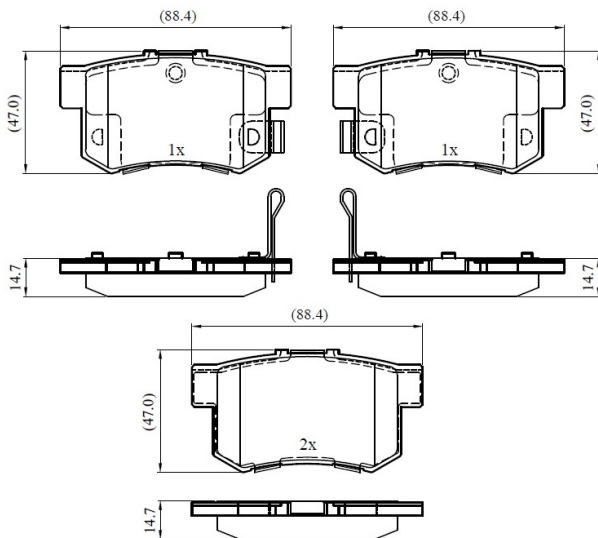

Make: HONDA

Model: ACCORD Mk IV Coupe

Part Number: ADB33255

Vehicle Manufacturing/Engine:

ADB33255

Specifications

Fitting Position

:

Rear

Model Date	:	1992-1993
Or. Caliper	:	
WVA	:	21719
FMSI	:	
Length	:	88.4
Width	:	47
Thickness	:	14.7